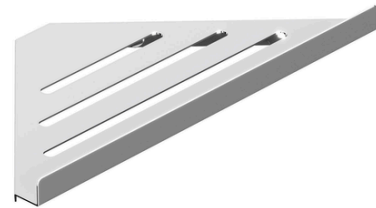

# ACCESORIES

4 Piece Accessorie Set  
Colour: Chrome  
Price Range: ££

Toilet Paper Holder  
Colour: Chrome & Black  
Price Range: £

Square Brush Holder  
Colour: Gold  
Price Range: ££  
Matching Holder Set Available

Corner Shower Shelf  
Colour: Chrome  
Price Range: ££  
Matching Set Available

Towel Holder  
Colour: Chrome  
Price Range: ££  
Matching Set Available

Round Towel Ring  
Colour: Chrome. Gold, Nickle  
Price Range: ££  
Matching Set Available