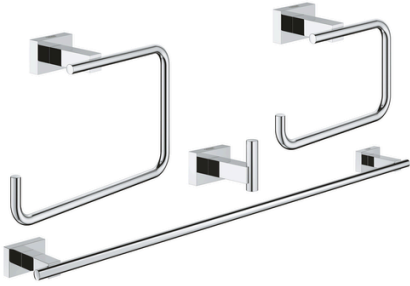

Single Leve Mixer  
Colour: Chrome  
Price Range: £

Single Lever Pull Out Mixer  
Colour: Chrome  
Price Range: ££  
Feature: Cold Start

# ACCESORIES

4 Piece Accessorie Set  
Colour: Chrome  
Price Range: ££

Toilet Paper Holder  
Colour: Chrome & Black  
Price Range: £

Square Brush Holder  
Colour: Gold  
Price Range: ££  
Matching Holder Set Available

Corner Shower Shelf  
Colour: Chrome  
Price Range: ££  
Matching Set Available

Towel Holder  
Colour: Chrome  
Price Range: ££  
Matching Set Available

Round Towel Ring  
Colour: Chrome. Gold, Nickle  
Price Range: ££  
Matching Set Available