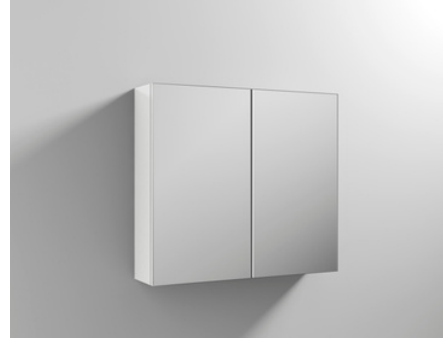

# MIRRORS

Square Mirror  
Size: W 400 - 600 x H 500 - 700  
Colour: Clear  
Price Range: £

Cabinet Mirror  
Size: W 500 - 650 x H 400 - 900  
Colour: White  
Price Range: £-££

Rounded Corner Mirror  
Size: H80 x W40  
Colour: White  
Price Range: ££